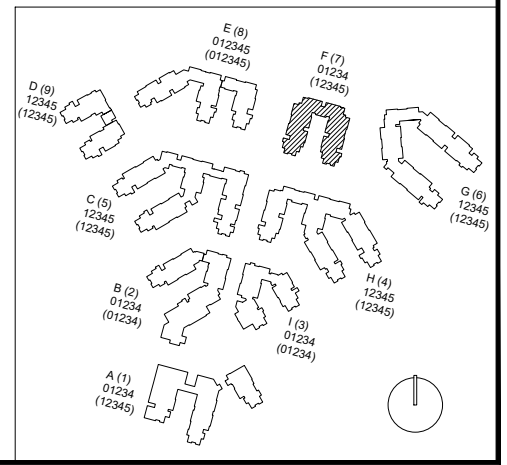

Foxen

Poly Canyon Village

Floor 0

FACILITIES MANAGEMENT AND DEVELOPMENT

Space Data http://afd.calpoly.edu/facilities/spacefacility/space_data.asp

March 2022

1"-30'

March 2022

Foxen

Floor 1

FACILITIES MANAGEMENT AND DEVELOPMENT

Space Data http://afd.calpoly.edu/facilities/spacefacility/space_data.asp

1"-30'

Foxen

Floor 2

FACILITIES MANAGEMENT AND DEVELOPMENT