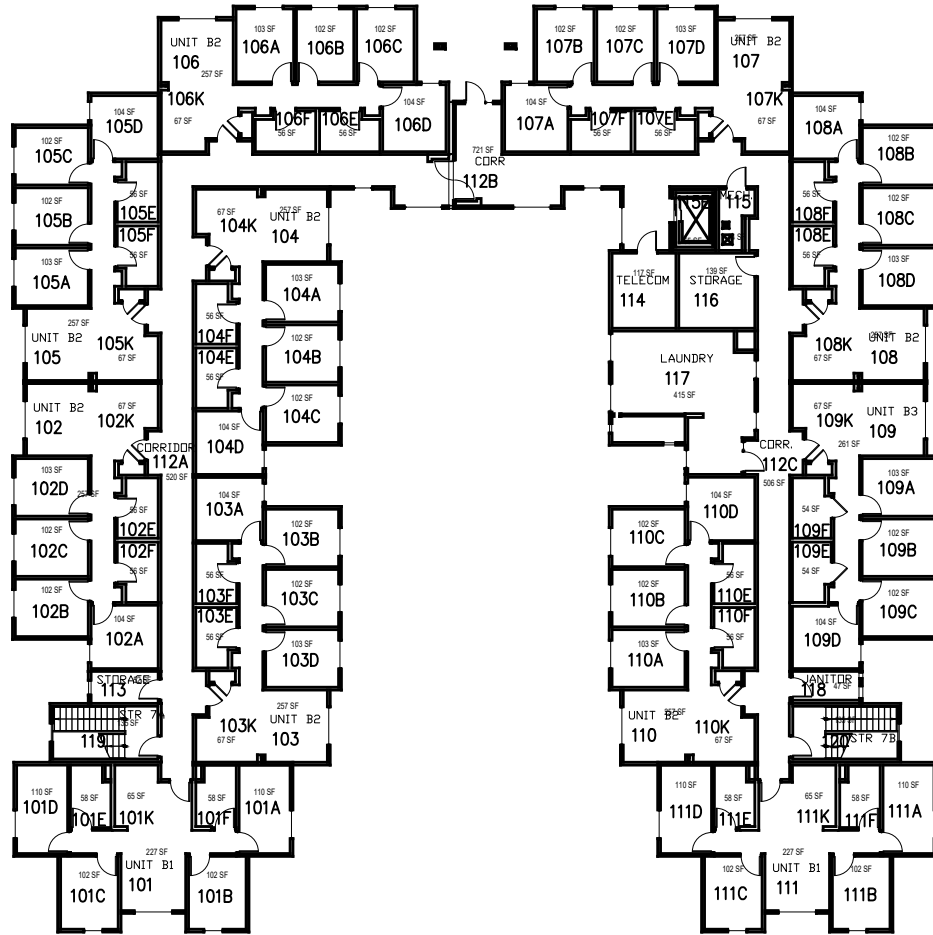

Foxen

Poly Canyon Village

Floor 0

FACILITIES MANAGEMENT AND DEVELOPMENT

Space Data http://afd.calpoly.edu/facilities/spacefacility/space_data.asp

March 2022

1"-30'

March 2022

Foxen

Floor 1

FACILITIES MANAGEMENT AND DEVELOPMENT

Space Data http://afd.calpoly.edu/facilities/spacefacility/space_data.asp

1"-30'

Foxen

Floor 2

FACILITIES MANAGEMENT AND DEVELOPMENT