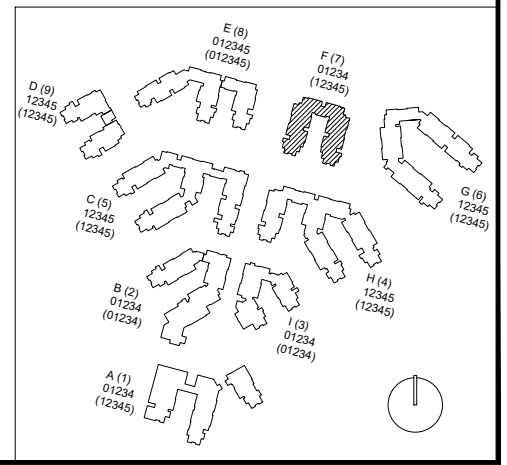

Foxen

Floor 3

FACILITIES MANAGEMENT AND DEVELOPMENT

Space Data <http://afd.calpoly.edu/facilities/spacefacility/space_data.asp>

March 2022

1"-30'