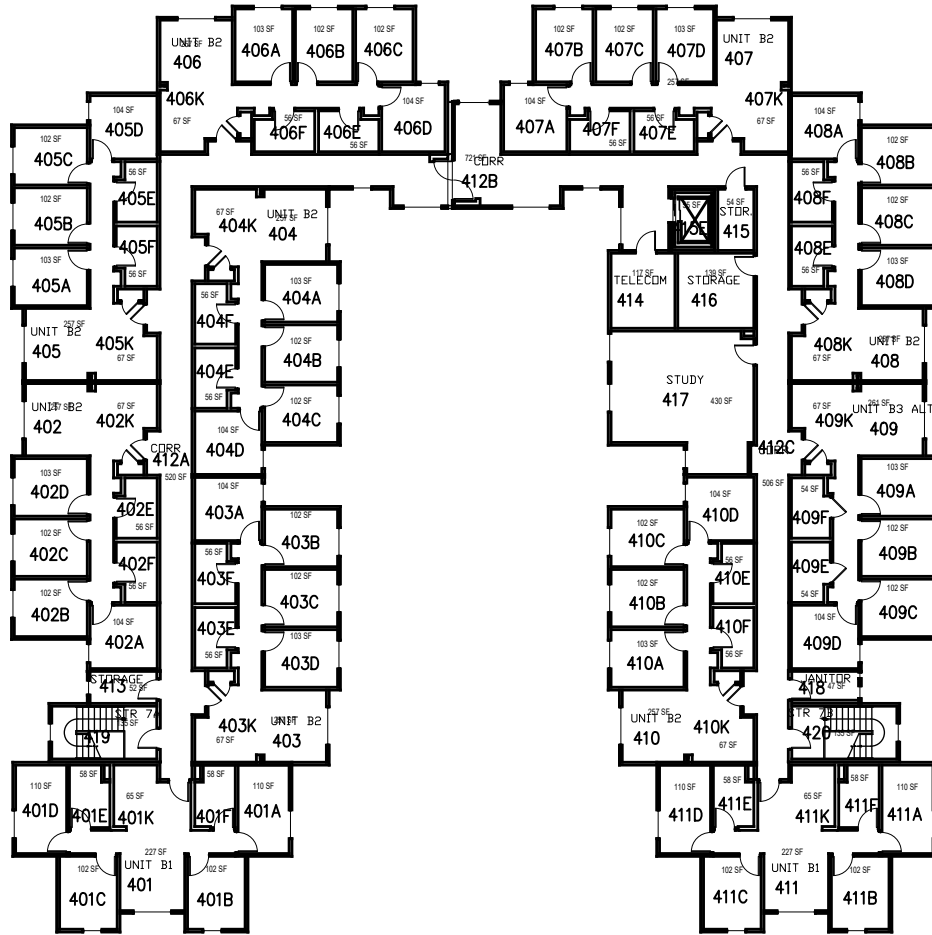

Foxen

Floor 1

FACILITIES MANAGEMENT AND DEVELOPMENT

Space Data http://afd.calpoly.edu/facilities/spacefacility/space_data.asp

1"-30'

Foxen

Floor 2

FACILITIES MANAGEMENT AND DEVELOPMENT

Space Data http://afd.calpoly.edu/facilities/spacefacility/space_data.asp

March 2022

1"-30'

Foxen

Floor 3

FACILITIES MANAGEMENT AND DEVELOPMENT

Space Data http://afd.calpoly.edu/facilities/spacefacility/space_data.asp

March 2022

1"-30'

Foxen

Floor 4

FACILITIES MANAGEMENT AND DEVELOPMENT

Space Data http://afd.calpoly.edu/facilities/spacefacility/space_data.asp

March 2022

1"-30'