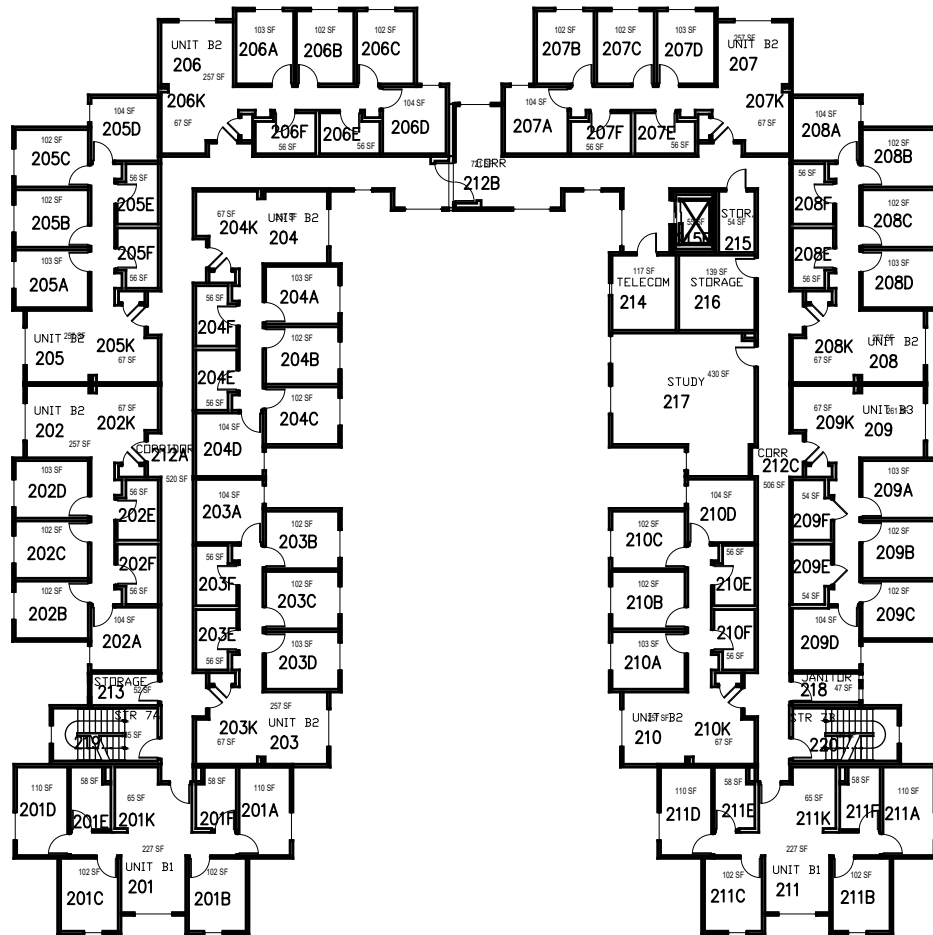

Foxen

Floor 1

FACILITIES MANAGEMENT AND DEVELOPMENT

Space Data http://afd.calpoly.edu/facilities/spacefacility/space_data.asp

1"-30'

Foxen

Floor 2

FACILITIES MANAGEMENT AND DEVELOPMENT

Space Data http://afd.calpoly.edu/facilities/spacefacility/space_data.asp

March 2022

1"-30'

Foxen

Floor 3

FACILITIES MANAGEMENT AND DEVELOPMENT

Space Data http://afd.calpoly.edu/facilities/spacefacility/space_data.asp